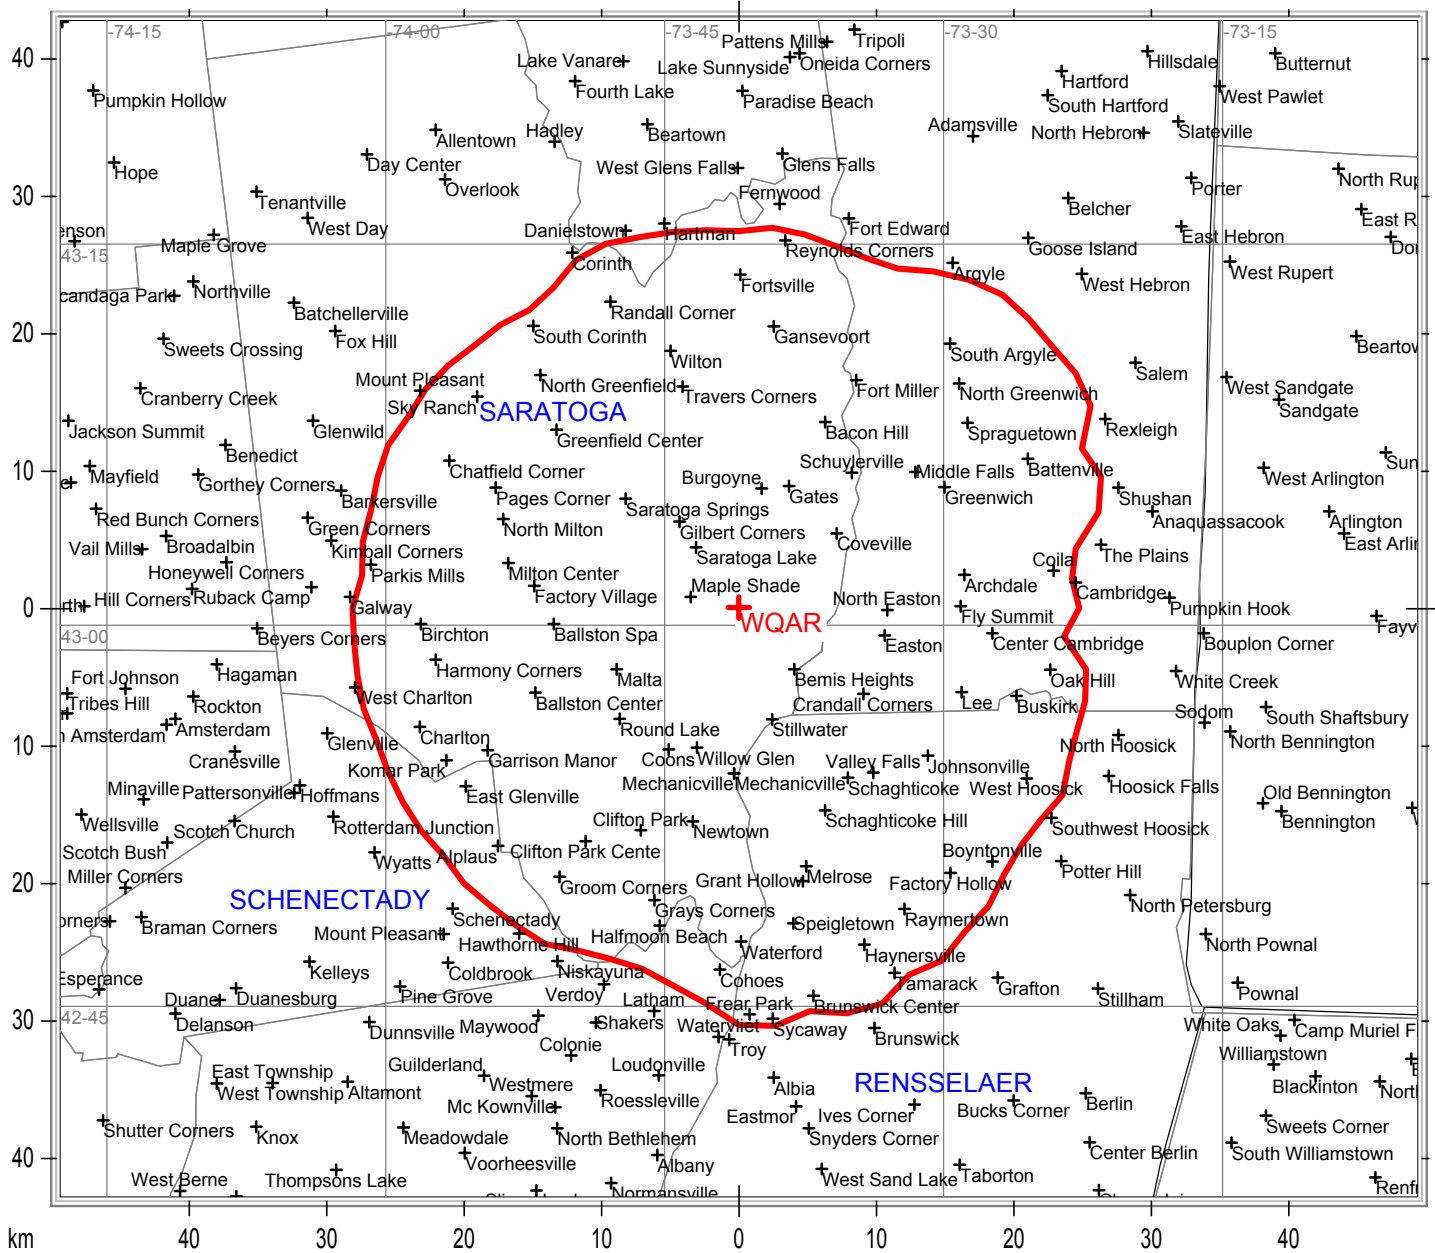

WQAR 1 MV/M COVERAGE

WQAR 101.3 MEGAHERTZ 2900 WATTS ND STILLWATER, NEW YORK

POPULATION IN CONTOUR IS 284,905

County Borders State Borders Lat/Lon Grid